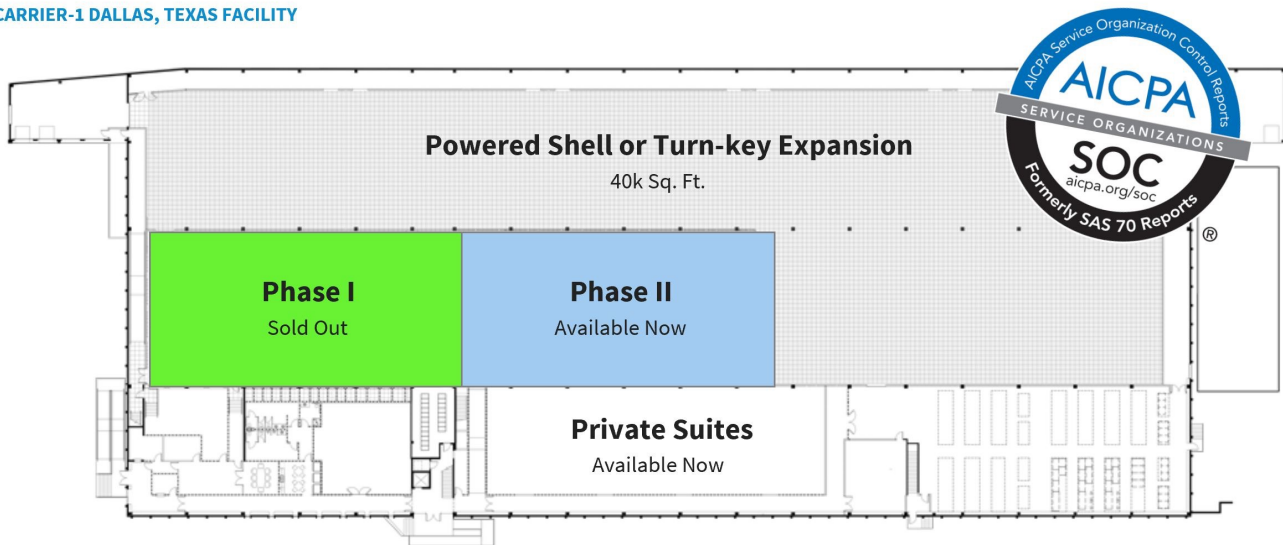

CARRIER-1 DALLAS, TEXAS FACILITY

The Carrier-1 data center is located at 1515 Round Table in Dallas, TX and is connected to Equinix via dark fiber to the DALLAS INFOMART providing access to any Tier-1 carrier. Brand new environmental systems and electrical infrastructure are redundant, fully tested and monitored 24/7 to ensure 100% uptime. There is no legacy or end-of-life infrastructure.

CARRIER-1 DALLAS, TEXAS FACILITY

Facility Features

- 106,866 gross sq. ft. on 8.6 acres
- Up to 60,000 sq ft of raised floor space
- 30,000 sq ft of customer/office/support space
- 10,000 sq ft Business Continuity Center for personnel
- Adjacent racks, cages and private suites
- Private turn-key PODs and powered shell space available NOW
- All new infrastructure - No legacy end-of-life or obsolete equipment
- 36 inch raised floor
- 18 foot ceiling height clearance
- Reinforced concrete roof with FM I-90 wind uplift rated roof
- UL certified grounding system
- Smoke detection systems in ceiling and under floor
- Double-interlock pre-action dry-pipe fire prevention system
- Covered loading dock
- Staging area and secure customer storage
- Free wireless access